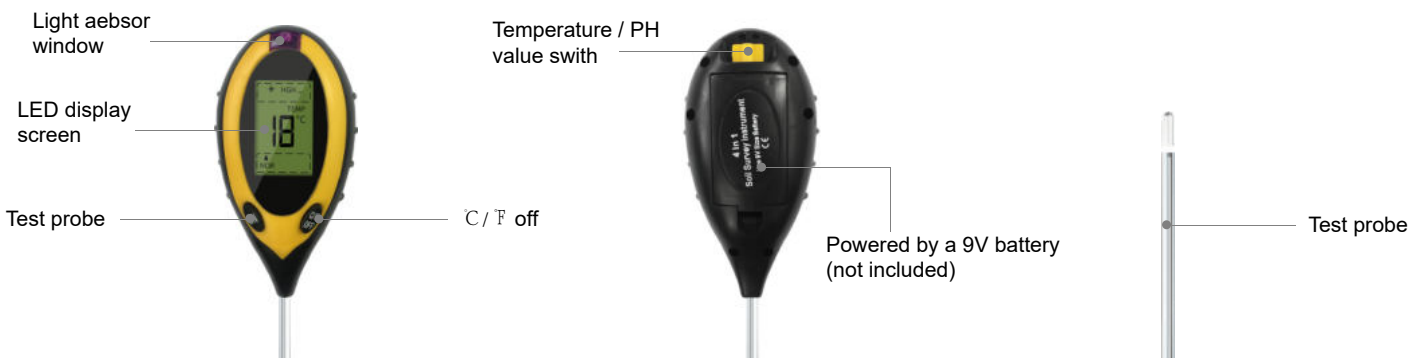

PH Meter

Give me a piece of land, and I'll give you back a garden of promise.

3 IN 1 Soil meter

-  Illuminance values
-  Soil PH values
-  Soil humidity

Double sensors design

Measure soil moisture and ph-value efficiently and precisely

Humidity value

4 IN 1 Soil meter

-  Illuminance values
-  Soil PH values
-  Soil humidity
-  Soil temperature

Illuminance values

LOW- LOW LOW+ NOR- NOR NOR+ HGH- HGH HGH+

Soil PH values

LOW 3.5 4.0 4.5 5.0 5.5 6.0 6.5 7.0 7.5 8.0 8.5 9.0 HIGH

Soil humidity

DRY+ DRY NOR WET WET+

5 IN 1 Soil meter

- Illuminance values
- Soil PH values
- Soil temperature
- Soil humidity
- Environment humidity

Turnable header
Aluminium alloy probe

Sunlight intensity